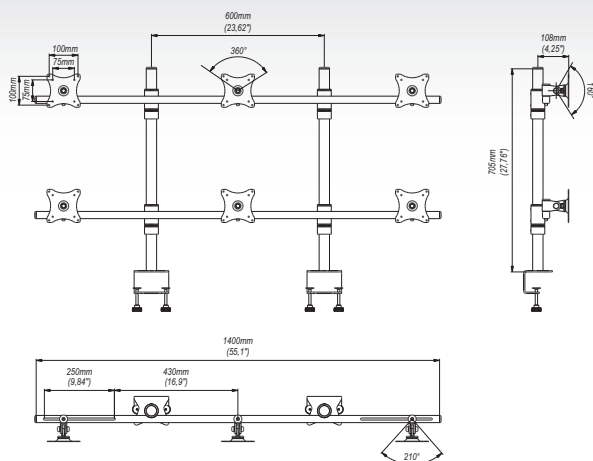

# SV16 ■ Hexa-LCD Desk Mount 19"-26"

## Features

- 1 **SOLID BUILD**  
3 mm thick powder-coated metal sheet
- 2 **ADJUSTABLE POSITION**  
vertical and horizontal with 360° rotation
- 3 **MOUNTING OPTION**  
2 fixture types included

## Technical Data

75x75 mm 100x100 mm	19"-26"	210°	min. 75x75 mm max. 100x100 mm
60 Kg	160°	360°	

## Trade Information

Index	Colour	Package	EAN
SV16c-B	■	■	5908252960729
SV16s-B	■	■	5908252960736

Package Dimensions [mm] (H x W x D)	1300x210x170
Weight [Kg]	14,5