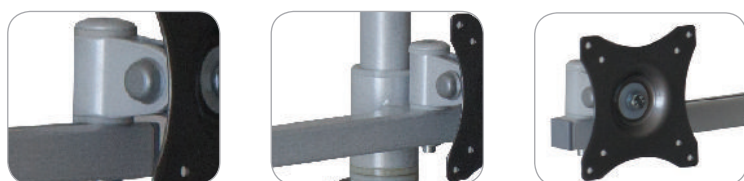

# SV16 ■ Hexa-LCD Desk Mount 19"-26"

## Features

- 1 **SOLID BUILD**  
3 mm thick powder-coated metal sheet
- 2 **ADJUSTABLE POSITION**  
vertical and horizontal with 360° rotation
- 3 **MOUNTING OPTION**  
2 fixture types included

## Technical Data

75x75 mm 100x100 mm	19"-26"	210°	min. 75x75 mm max. 100x100 mm
60 Kg	160°	360°	